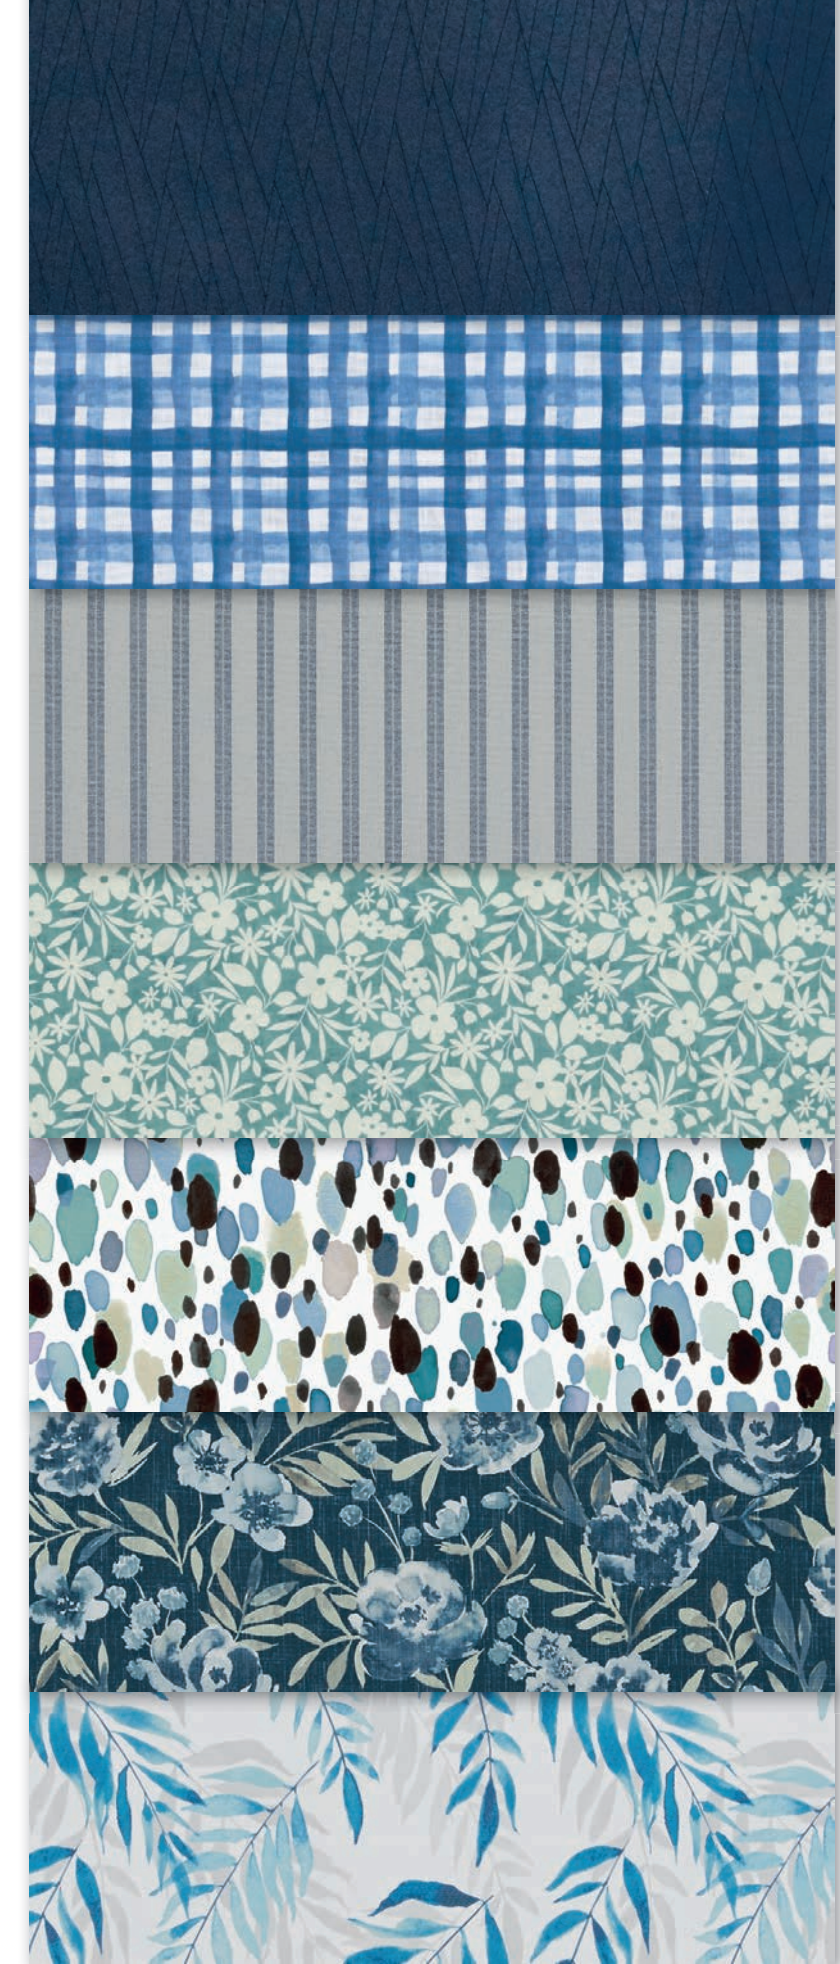

Lagan ASC Eco Petrol

Radiance ASC Eco Atlantic Blue

Cubik Navy

Gingham Marine

Lina Royal

Maeve Cornflower

Vinnie Blue

Damani Blue

Clarice Azure