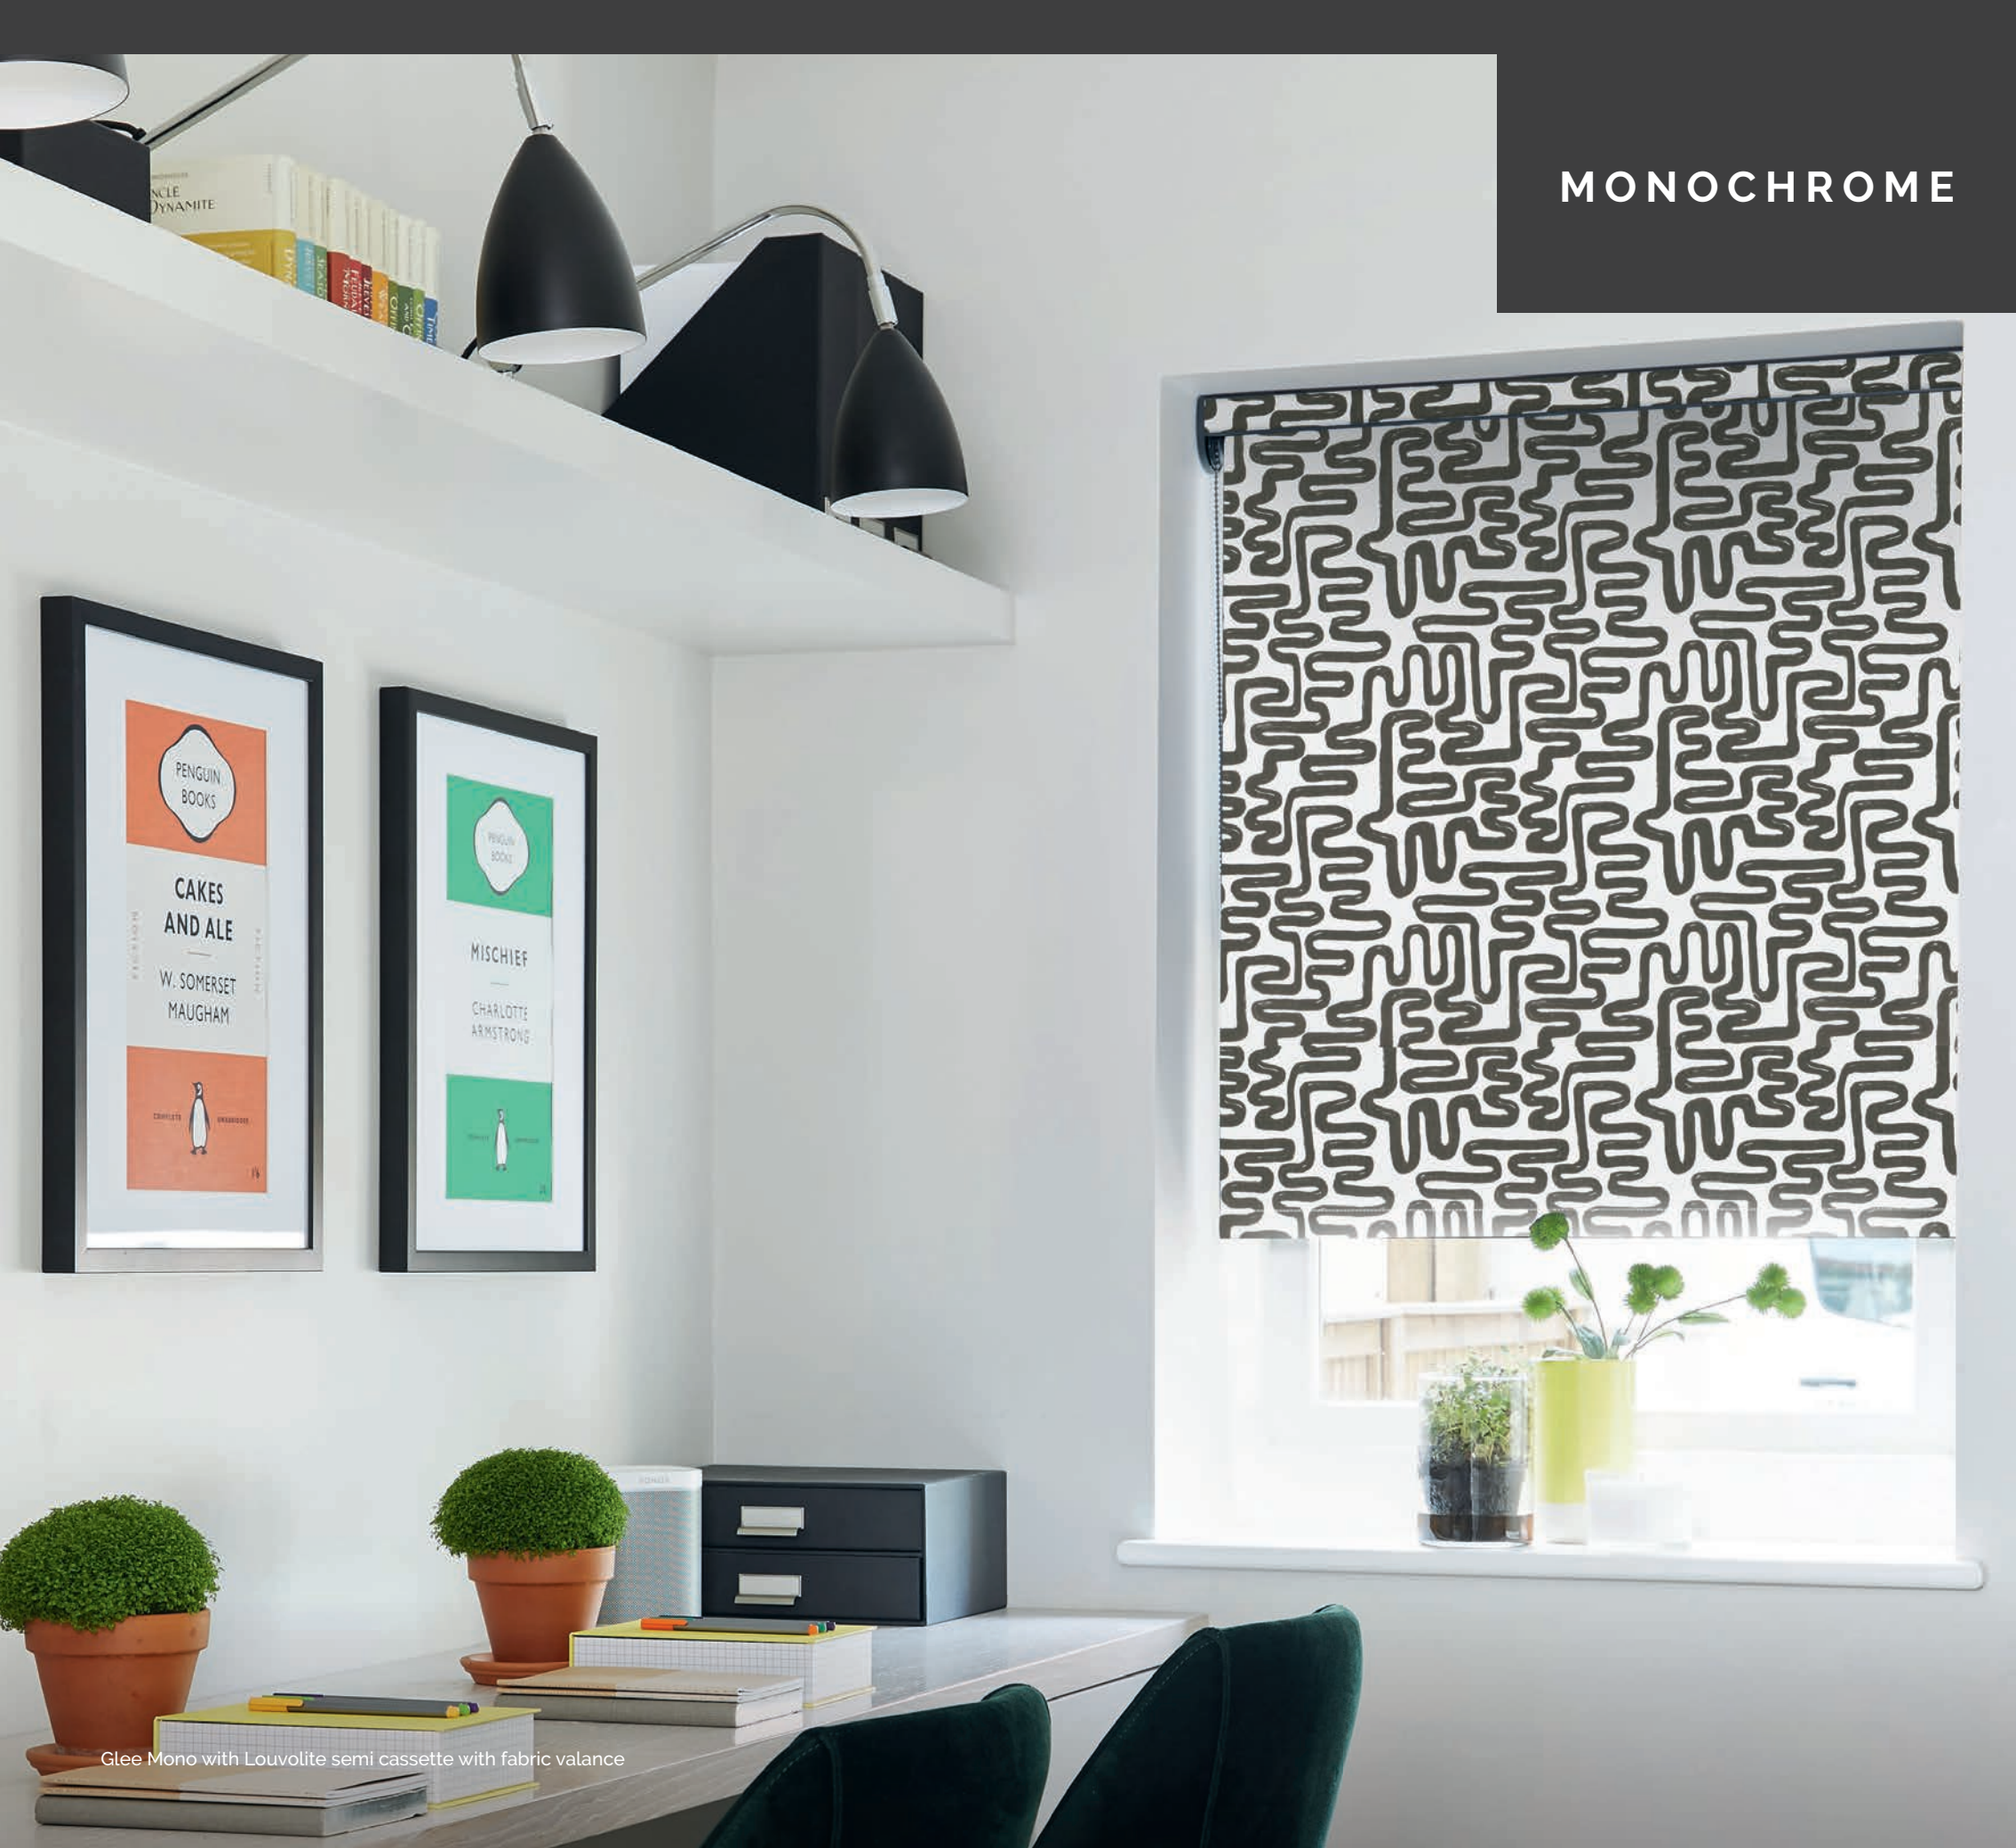

MONOCHROME

Glee Mono with Louvolite semi cassette with fabric valance