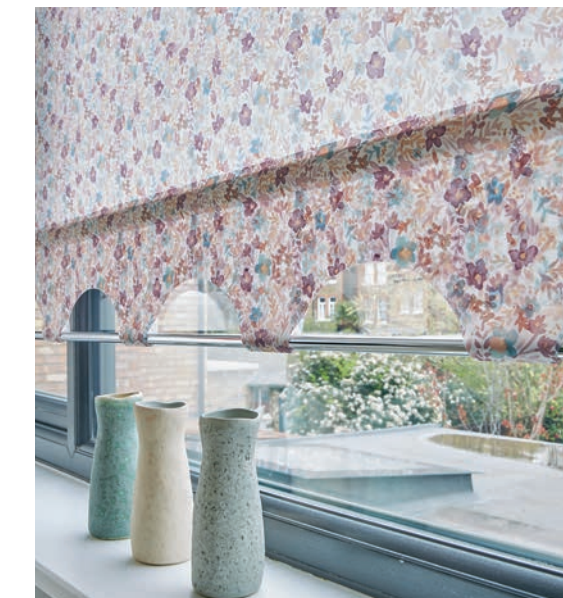

Poles & Finials

If you've chosen an Arched or Turret hem for your Roller blind, you will need to select one of our stylish poles and finials to complete the look.

We have three wooden and three metal poles to choose from. If you select a metal pole you also have the option to choose a decorative finial.

Decorative Bottom Bars

To enhance a straight hem we have three decorative bottom bars to choose from.

Zayn Iron with Black Decorative Bottom Bar

Pulls

Pulls are necessary for our spring operated blinds, but can also be added as a decorative touch to our sidewinder Rollers with a straight, wave or baroque hem. With 17 to choose from, there is an option to coordinate with any fabric.