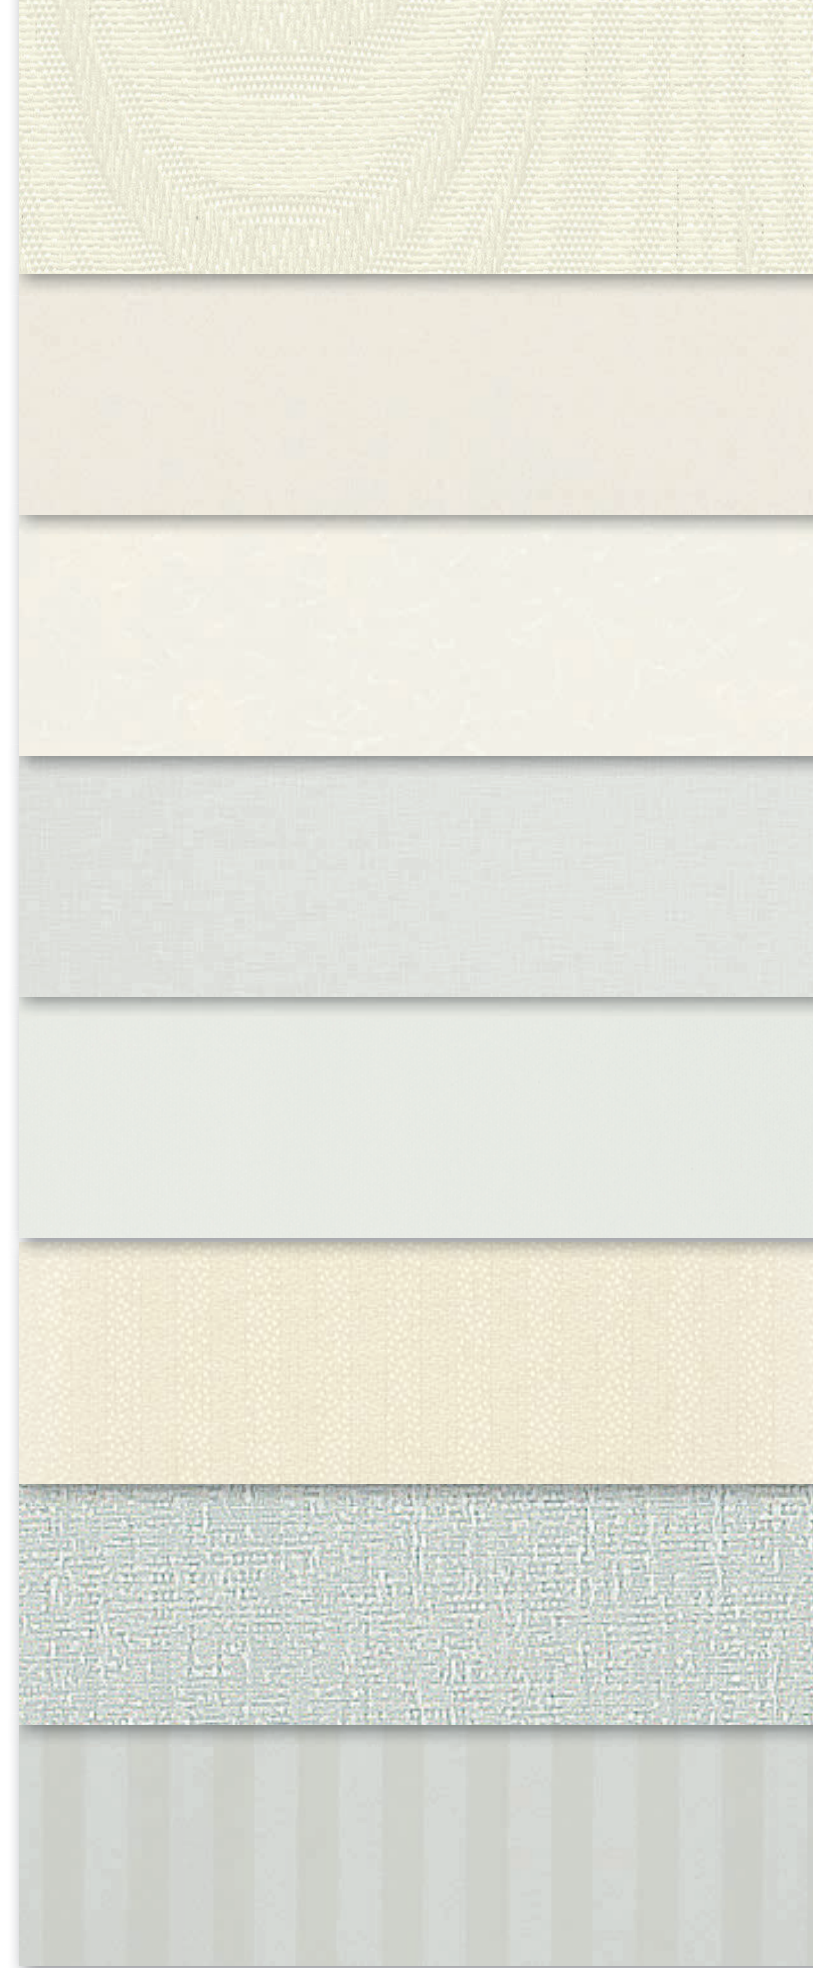

Evita Linen

Topaz Pearl

Nordic ASC Eco Ice

Monte Whitewash

Odessa Eco Snowdrop

Corsica Cream

Perrie Milk

Strata ASC Calico