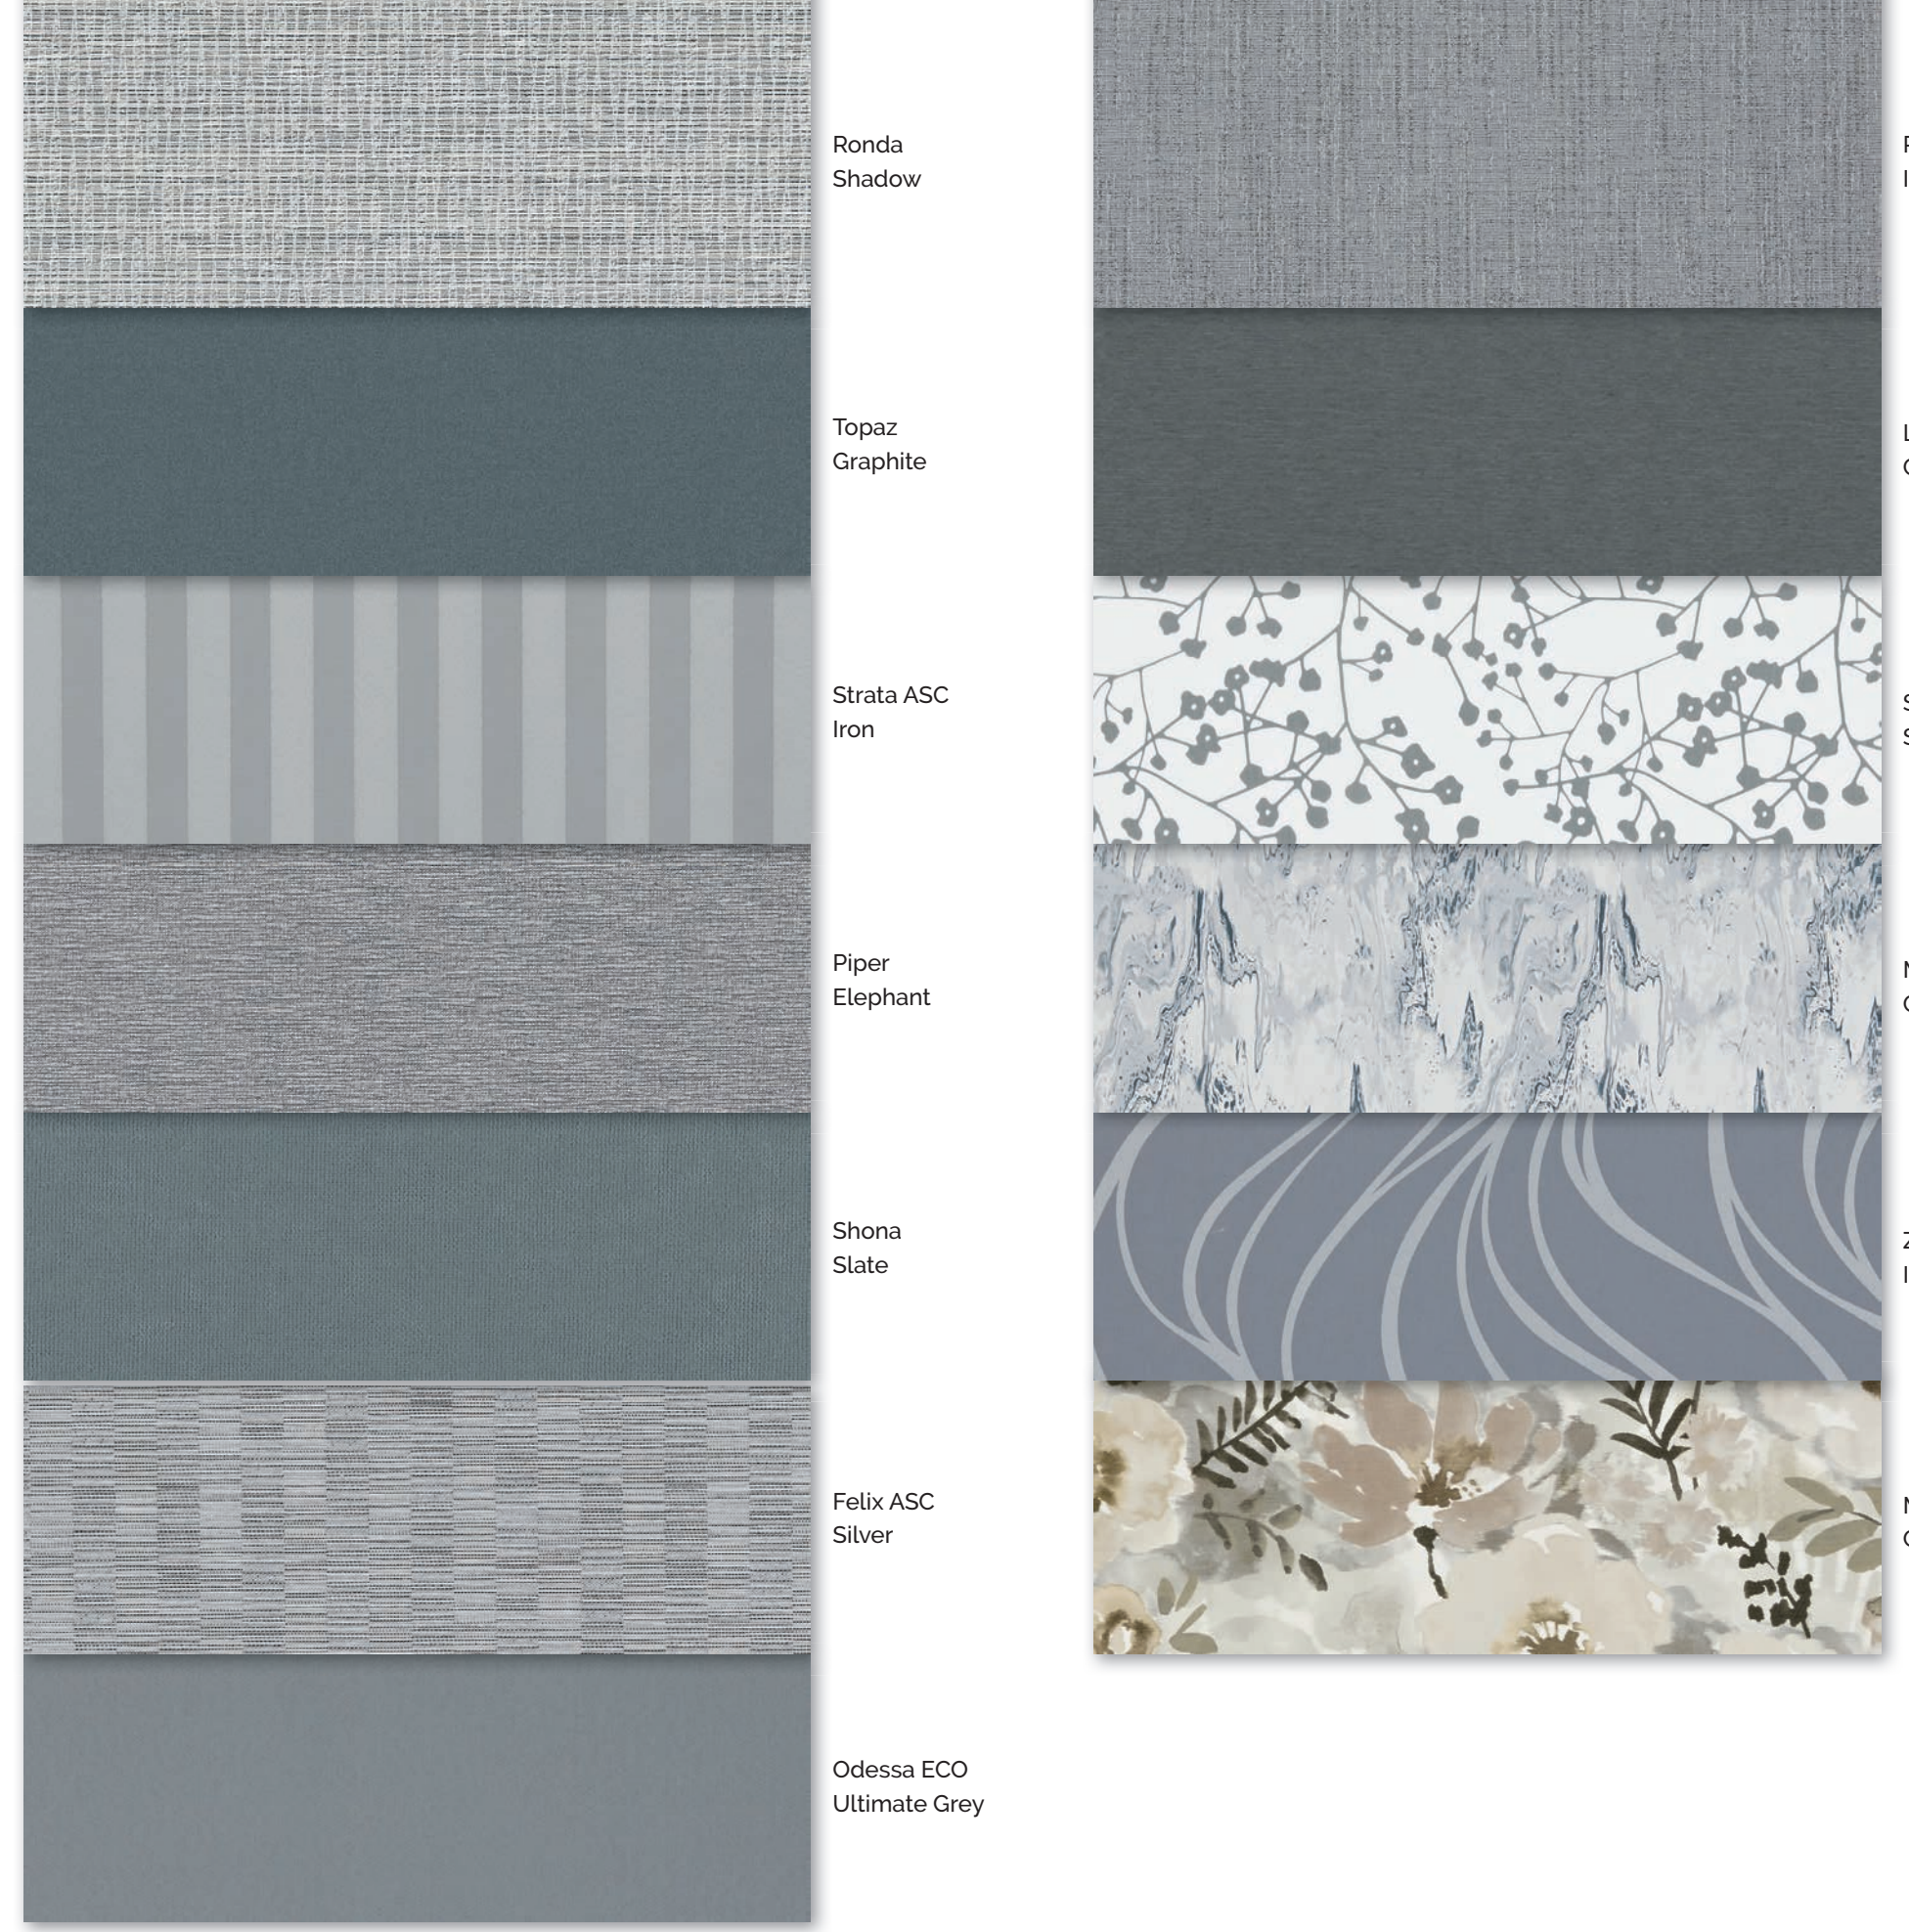

Melody Grey with Louvolite standard Roller system and straight hem with Brushed Chrome eyelets

Ronda Shadow

Perrie Iron

Topaz Graphite

Linenweave Charcoal

Strata ASC Iron

Scoria Steel

Piper Elephant