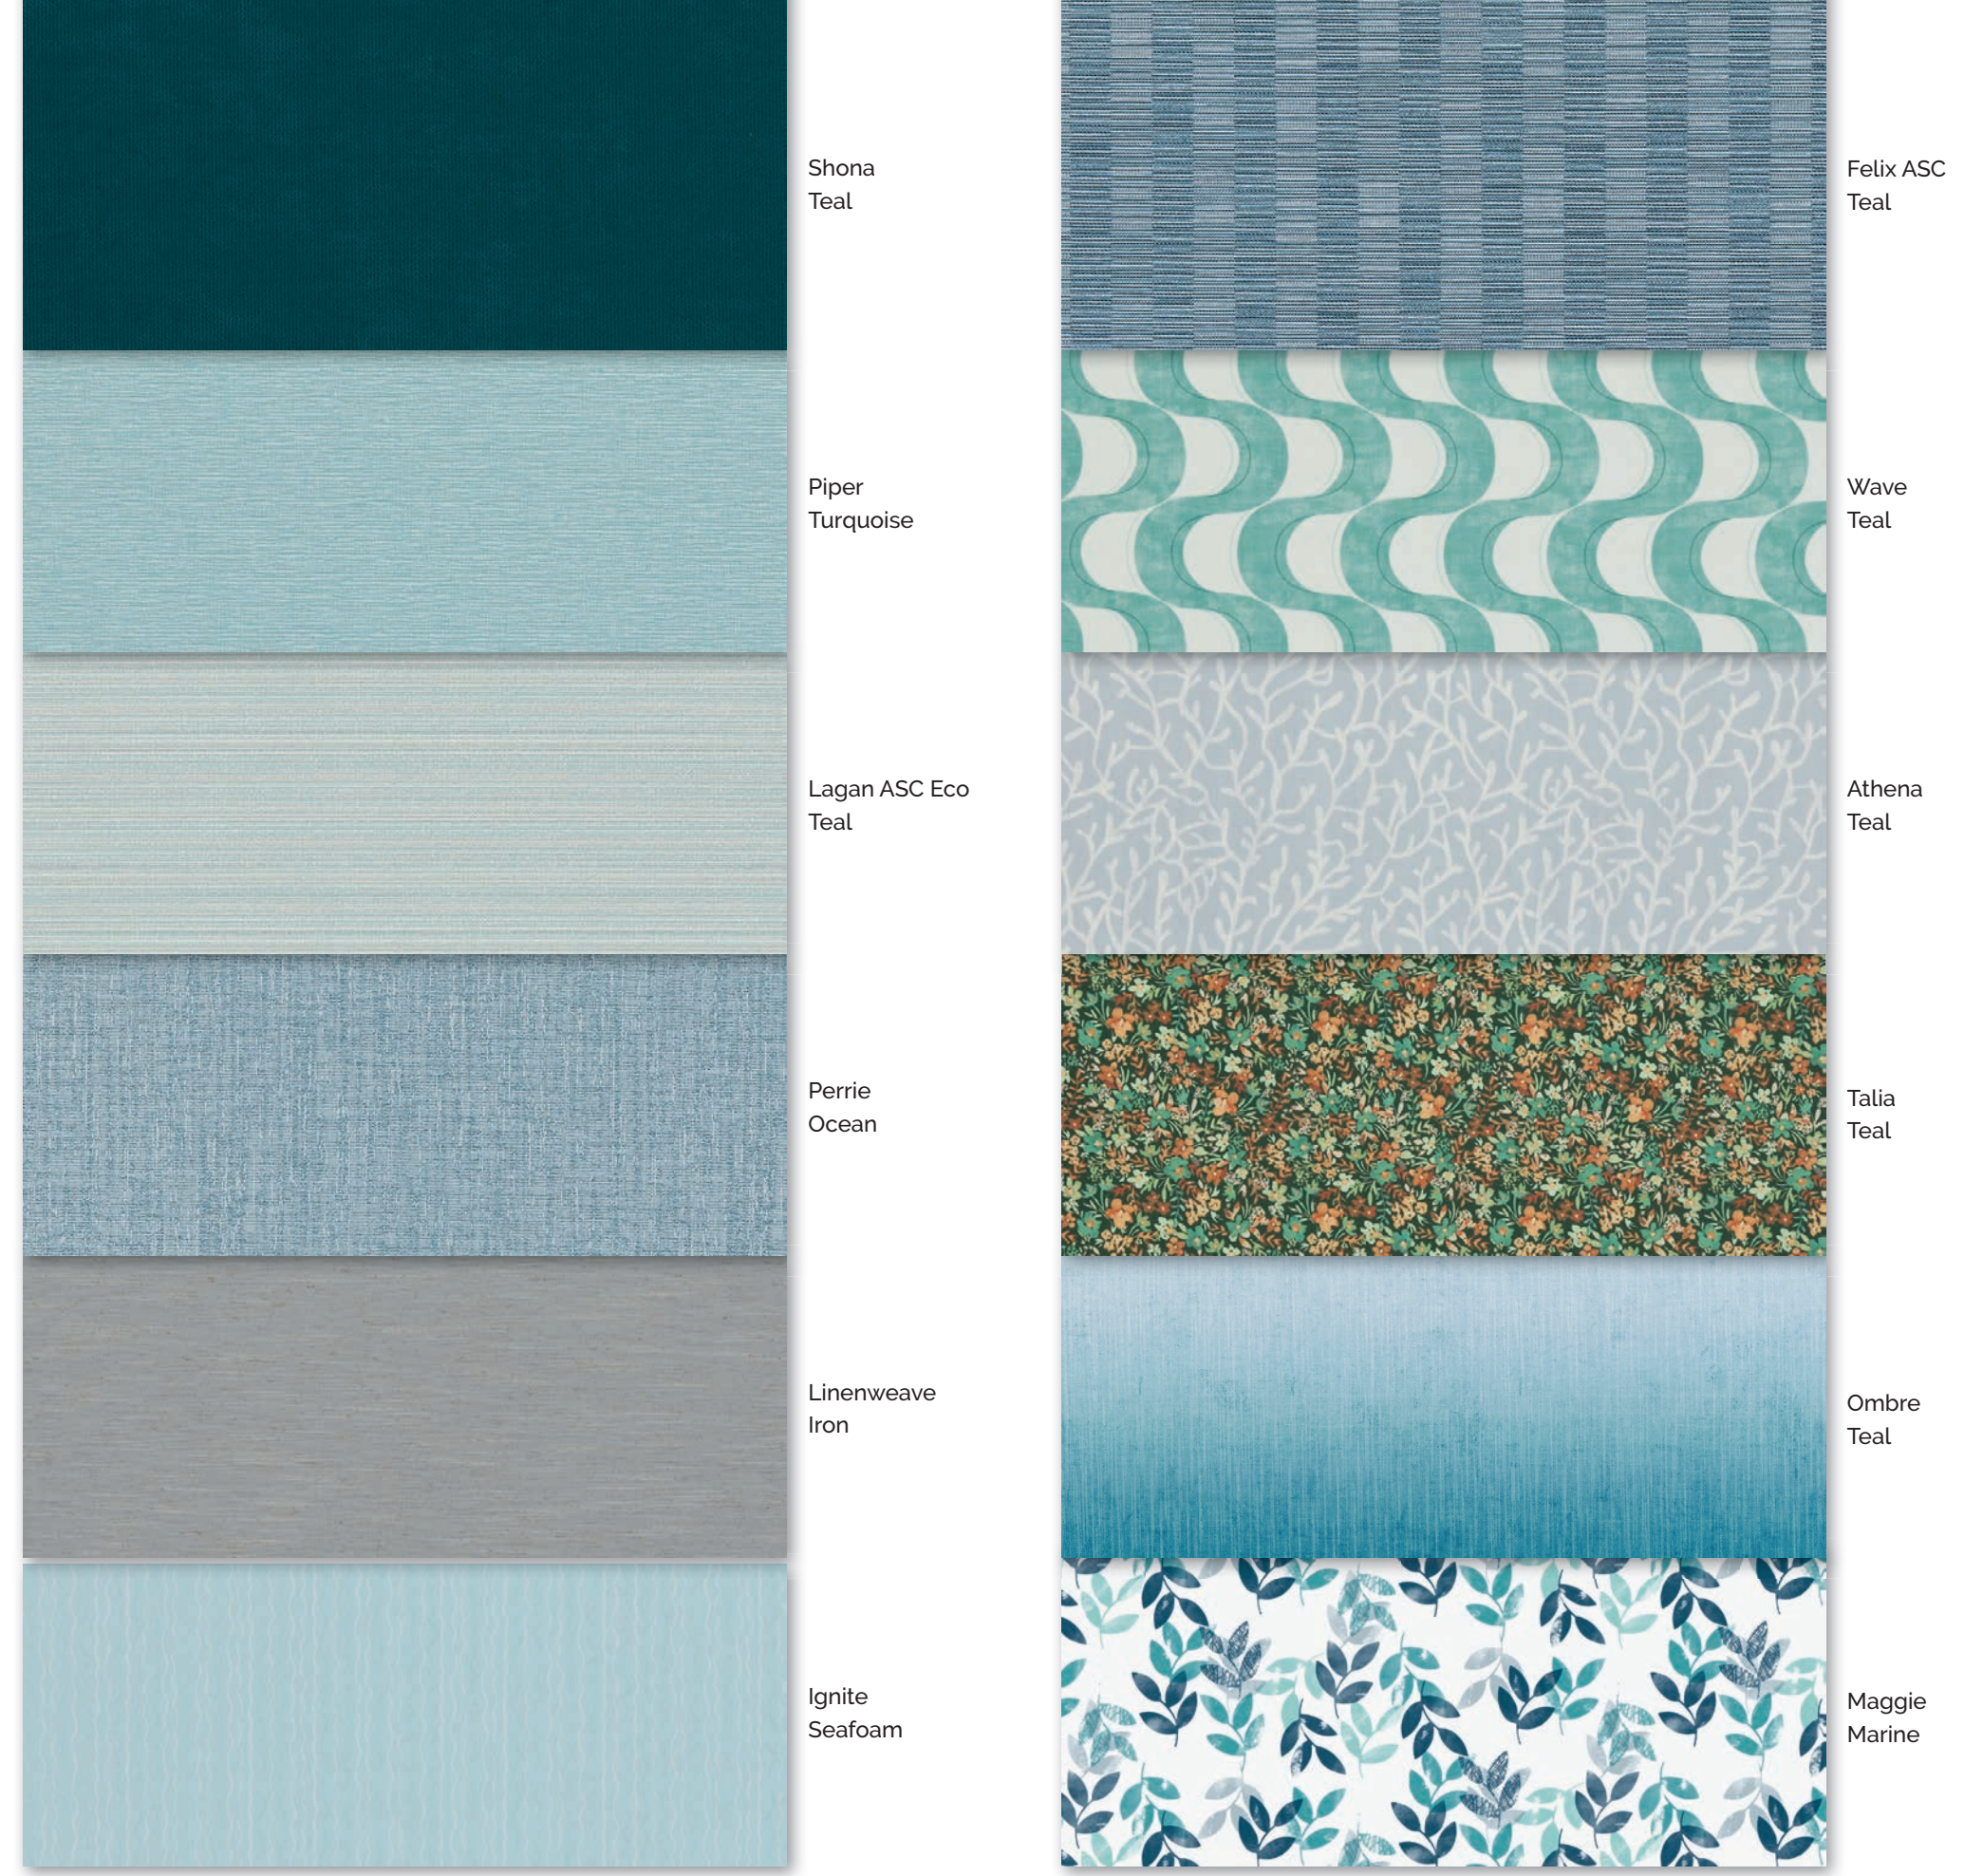

Shona
Rose

Damani
Rouge

Claudia
Bubblegum

Vinnie
Candy

TEAL

Ombre Teal with Louvolite standard Roller system

Shona Teal

Felix ASC Teal