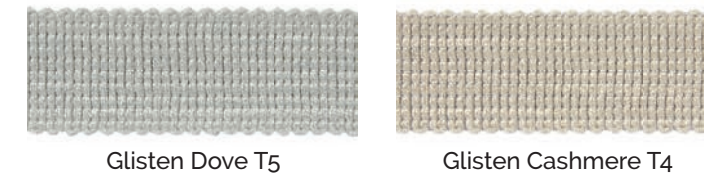

Pulls

Pulls are necessary for our spring operated blinds, but can also be added as a decorative touch to our sidewinder Rollers with a straight, wave or baroque hem. With 17 to choose from, there is an option to coordinate with any fabric.

A Plastic Acorn A	G Matt Nickel Barrel BL3	M Taupe Chevron C3
B Wooden Acorn B	H Grey Braided Acorn BA3	N Grey Chevron C10
C Chrome Barrel BL2	I Matt Brass Bell BE1	O Ivory Chevron C9
D Ivory Braided Acorn BA1	J Nickel Bell BE3	P Natural Tassel TA1
E Gunmetal Barrel BL1	K Matt Nickel Bell BE2	Q Grey Tassel TA2
F Black Braided Acorn BA2	L Midnight Chevron C5	

Braids

Choose from one of our contemporary braids to add to your Roller blind for a completely bespoke finish. A great accessory to plain or patterned fabrics, there's options for both a contrasting and tonal look.

Loop

Wide Braid

Scallop Spiral

Scallop Glitz

Scallop Classic

RECYCLED FABRICS

Whether you're looking for a plain, print or jacquard option, 61% of our Roller fabrics are made from 50% or more recycled polyester yarn, so you can get the look you want with a more sustainable fabric choice.

Why choose recycled fabrics?

Production processes use less water, chemicals and energy than virgin polyester. Recycled polyester production therefore generates less CO2 emissions than virgin polyester.

Look out for the 'recycled' logo across our fabrics, all of these fabrics are composed of recycled polyester yarn.