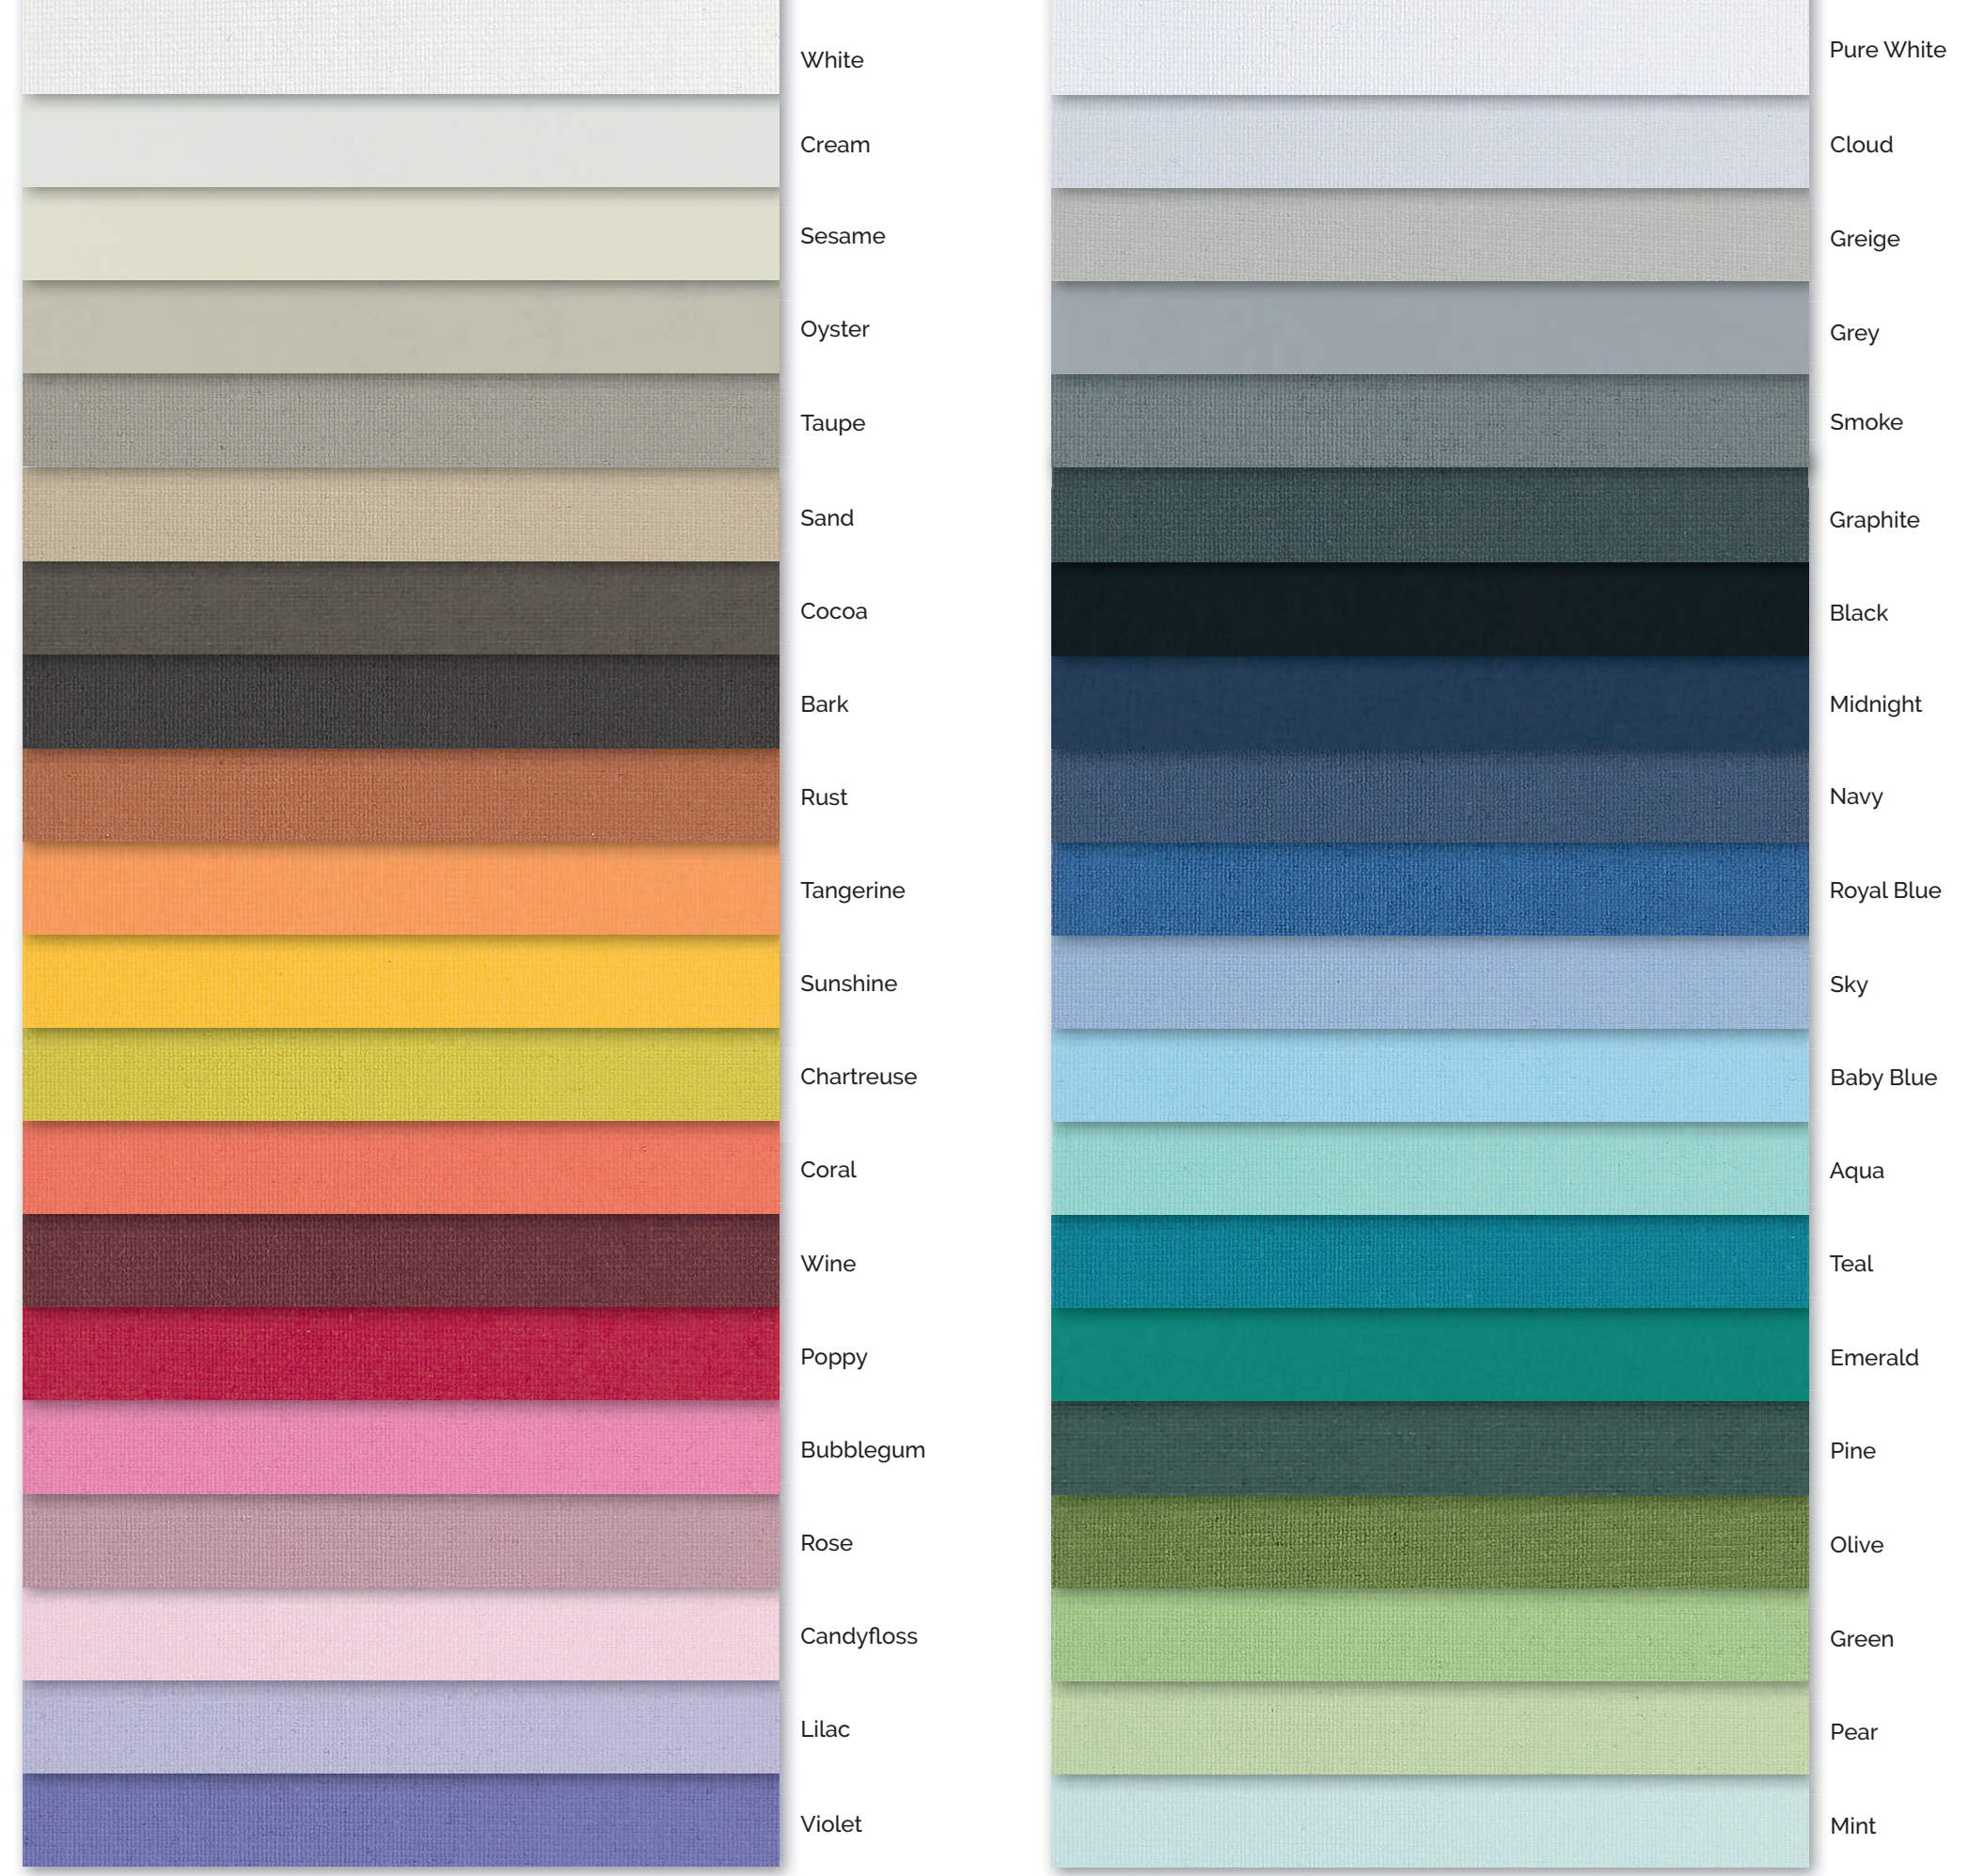

Liberty Ocean with Grip Fit™ system in White

POLARIS

Polaris Coral with Louvolite standard Roller system

POLARIS
BLACKOUT

Polaris Blackout Aqua

White	Pure White
Cream	Cloud
Sesame	Greige
Oyster	Grey
Taupe	Smoke
Sand	Graphite
Cocoa	Black
Bark	Midnight
Rust	Navy
Tangerine	Royal Blue
Sunshine	Sky
Chartreuse	Baby Blue
Coral	Aqua
Wine	Teal
Poppy	Emerald
Bubblegum	Pine
Rose	Olive
Candyfloss	Green
Lilac	Pear
Violet	Mint