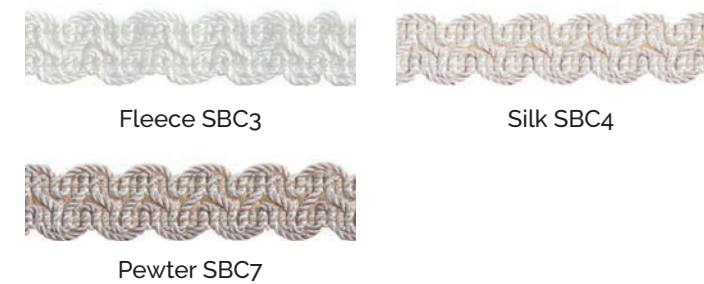

Braids

Choose from one of our contemporary braids to add to your Roller blind for a completely bespoke finish. A great accessory to plain or patterned fabrics, there's options for both a contrasting and tonal look.

Loop

Wide Braid

Scallop Spiral

Scallop Glitz

Scallop Classic

RECYCLED FABRICS

Whether you're looking for a plain, print or jacquard option, 61% of our Roller fabrics are made from 50% or more recycled polyester yarn, so you can get the look you want with a more sustainable fabric choice.