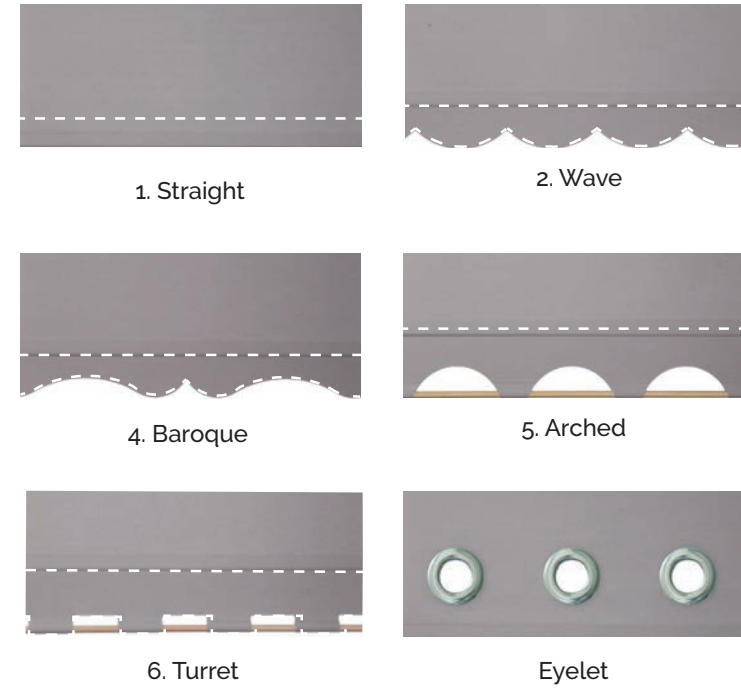

Child Safety

Your stockist can advise you on child safety options

ACCESSORIES

Melody Grey with Louvolite standard Roller with straight hem and Brushed Chrome eyelets

Eyelets

With seven contemporary styles to choose from, eyelets are perfect for enhancing a straight hem Roller blind.

Hems

The dotted lines indicate where the braid would be applied above the Hem.

Chain Options

For Rollers with an operating chain, there are six colours available. Black, White and Anthracite will be supplied as standard depending on the mechanism colour you choose. Our metal chains are available at a small surcharge.

Poles & Finials

If you've chosen an Arched or Turret hem for your Roller blind, you will need to select one of our stylish poles and finials to complete the look.

We have three wooden and three metal poles to choose from. If you select a metal pole you also have the option to choose a decorative finial.